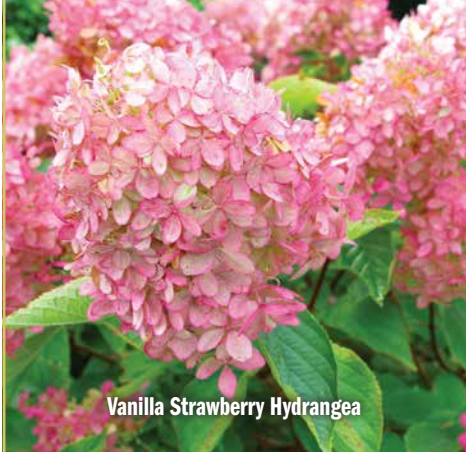

Limelight Hydrangea

Vanilla Strawberry Hydrangea

Hydrangea paniculata 'Renhy'

Vanilla Strawberry™ Hydrangea

PP 20,670 Flower Color: White transforming to red
Height: 6'-7' Foliage: Dark green
Spread: 4'-5' Zones: 4-8
Shape: Upright

	1-15	16+
#10 tree form	$100.00	$85.00

LIGUSTRUM-PRIVET

Ligustrum vulgare 'Cheyenne'

Cheyenne European Privet

Height: 12'-15' Flower Color: White
Spread: 12'-15' Foliage: Dark green; with black fruit
Shape: Dense; good for shearing Zones: 4-8

	1-15	16+
3' BB	$17.00	$15.00
4' BB	19.00	17.00
5' BB	20.00	18.00