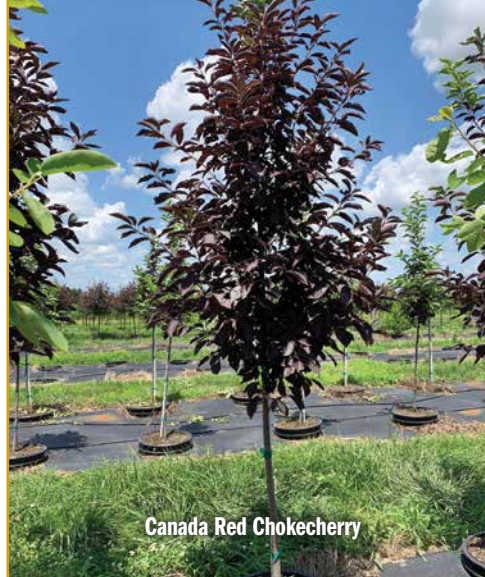

PRUNUS

Canada Red Chokecherry