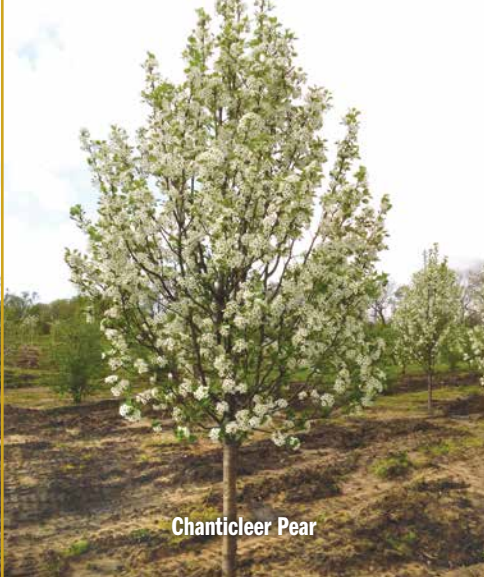

PYRUS-PEAR

Chanticleer Pear

Pyrus calleryana 'Autumn Blaze'

Autumn Blaze Pear ☉

Height: 30'
Spread: 25'
Shape: Rounded
Flower Color: White

Foliage: Glossy green; tinted red; fall burgundy
Zones: 4-9

	1-15	16+
1.5" BB	$ 95.00	$ 85.00
1.75" BB	105.00	95.00
2" BB	110.00	100.00
2.5" BB	120.00	110.00
3" BB	145.00	130.00
3.5" BB	175.00	155.00

Pyrus calleryana 'Glen's Form'

Chanticleer® Pear ☉

Height: 40'
Spread: 16'
Shape: Narrow pyramidal

Flower Color: White
Foliage: Glossy green
Zones: 5-9

	1-15	16+
1.5" BB	$ 95.00	$ 85.00
1.75" BB	105.00	95.00
2" BB	110.00	100.00
2.5" BB	120.00	110.00
3" BB	145.00	130.00
3.5" BB	175.00	155.00
6' BB	85.00	75.00
7' BB	95.00	85.00
8' BB	105.00	95.00
10' BB	120.00	105.00
12' BB	135.00	120.00