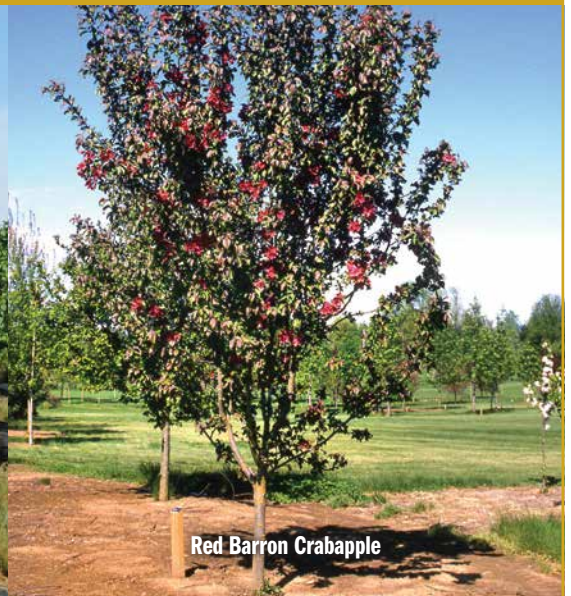

Red Barron Crabapple

Malus sargentii

Sargent Crabapple

Height: 10'
Spread: 12'
Shape: Mounded; dense; wide spreading

Flower Color: White
Foliage: Red fruit attracts birds
Zones: 4-7

	1-15	16+
1.25" BB	$100.00	$ 85.00
1.5" BB	120.00	100.00
1.75" BB	130.00	110.00
2" BB	145.00	125.00

Malus sargentii "Tina"

Sargent Tina Crabapple

Height: 5'
Spread: 6'
Shape: Round, dwarf

Flower Color: White
Foliage: Red fruit
Zones: 4-7

	1-15	16+
#20 top graft	$120.00	$110.00
#15 RP	95.00	85.00

Malus 'Schmidtcutleaf'

Golden Raindrops® Crabapple

Height: 20'
Spread: 15'
Shape: Upright, vase
Flower Color: White

Foliage: Green, cutleaf; golden yellow fruit
Zones: 3-7

	1-15	16+
1.5" BB	$115.00	$ 95.00
1.75" BB	130.00	110.00
2" BB	150.00	130.00
2.5" BB	160.00	140.00
3" BB	195.00	160.00

Malus 'Shotizam'

Showtime™ Crabapple

Height: 15'–18'
Spread: 12'–15'
Shape: Upright

Flower Color: Fuchsia-red
Foliage: Dark green; red fruit
Zones: 4-7

	1-15	16+
1.5" BB	$115.00	$ 95.00
1.75" BB	130.00	110.00
2" BB	150.00	130.00
2.5" BB	160.00	140.00
3" BB	195.00	160.00

Malus 'Spring Snow'

Spring Snow Crabapple

Height: 25'
Spread: 15'
Shape: Dense; upright; oval

Flower Color: White
Foliage: Medium green
Zones: 3-7

	1-15	16+
1.5" BB	$135.00	$115.00
1.75" BB	140.00	125.00
2" BB	160.00	140.00
2.5" BB	190.00	170.00
#20 SQ 1.5"	130.00	115.00
#20 SQ 1.75"	140.00	125.00
#20 SQ 2"	170.00	145.00
6' BB multistem	135.00	120.00
7' BB multistem	150.00	135.00
8' BB multistem	165.00	145.00

Malus x 'Sutyzam'

Sugar Tyme™ Crabapple

Height: 15'–18'
Spread: 12'–15'
Shape: Upright

Flower Color: Pink
Foliage: Green
Zones: 4-8

	1-15	16+
1.5" BB	$115.00	$ 95.00
1.75" BB	130.00	110.00
2" BB	150.00	130.00
2.5" BB	160.00	140.00
3" BB	195.00	160.00

NEW! New Product

Native to Northern Illinois

Full Sun

Partial Shade

Full Shade

BB Balled & Burlapped

br Bare Root

RP Root Pouch