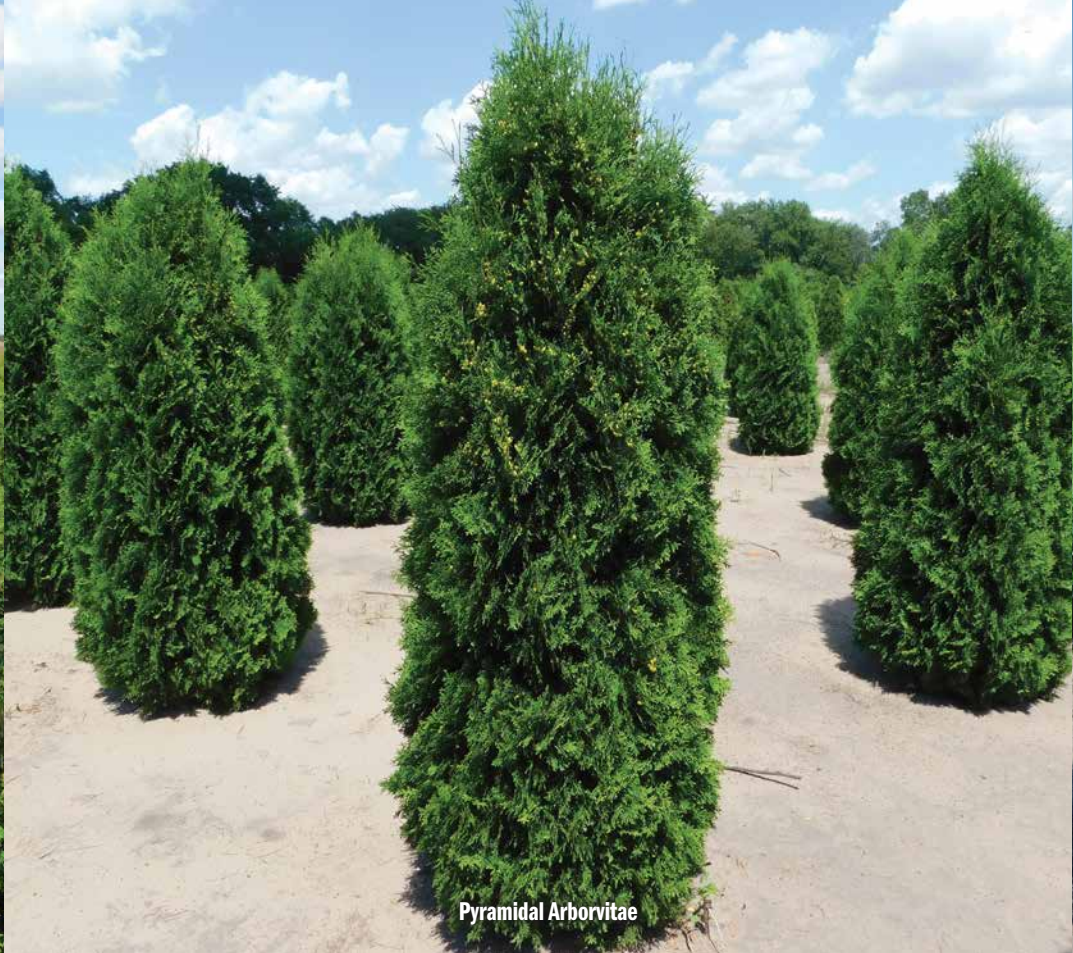

EVERGREENS

THUJA-ARBORVITAE

Green Giant Arborvitae

Pyramidal Arborvitae

Thuja (standishii x plicata) 'Green Giant'

Green Giant Arborvitae ●●

Height: 40'–60' Foliage: Dense, rich green
Spread: 12'–20' Zones: 5-7