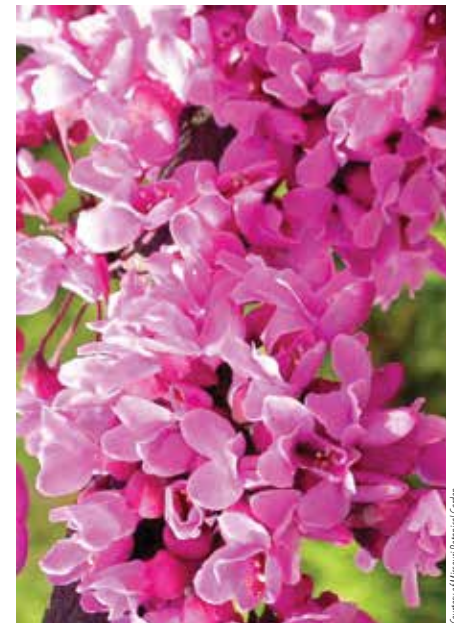

Spread: 20'–25'

Shape: Broadly oval to

rounded; dense

Flower Color: White

Foliage: 1" to 3" thorns;

glossy red fruit

Zones: 4-8

	1-7	8-23	24+
1.5" BB tree form	\$109.00	\$ 96.00	\$ 92.00
1.75" BB tree form	127.00	114.00	110.00
2" BB tree form	140.00	127.00	120.00
2.5" BB tree form	153.00	144.00	137.00
4' BB multi-stem	62.00	50.00	46.00
5' BB multi-stem	73.00	60.00	56.00
6' BB multi-stem	88.00	75.00	68.00
7' BB multi-stem	98.00	87.00	80.00
8' BB multi-stem	113.00	101.00	94.00
10' BB multi-stem	134.00	117.00	108.00
12' BB multi-stem	143.00	127.00	118.00